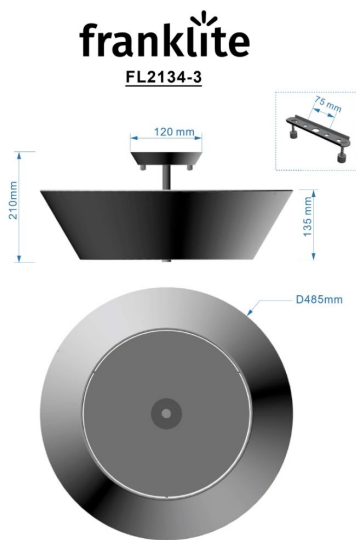

franklite

490mm Circular Flush Shade

FL2134/3

In cream pleated fabric with a satin glass base

Finish

Satin Nickel

Arrangement

3 Light

Fixure Type

Ceiling Flush

Line Drawing Image

Product Specifications

Insulation	: Class 1 - single insulation, earthed
Fire Restriction	: No restriction
IP Rating	: 20
Number of Lamps	: 3
Lamp cap	: E27
Lamp Code	: L268
Lamp Max	: 11 W
Lumens	: 2418
LED K	: 2700
Height	: 210mm
Stock Weight	: 3.00 kg
Diameter	: 490 mm
Dimmable	: Yes