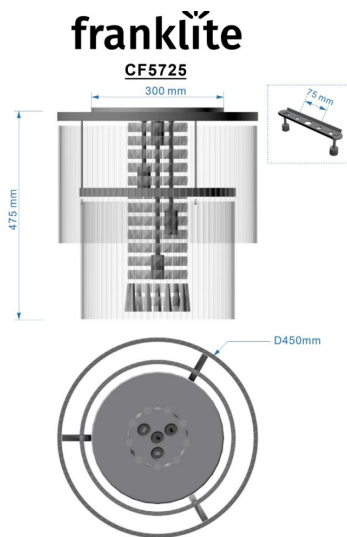

Charisma 450mm Flush

CF5725

Product Family

Charisma

Chrome finish flush fitting with a central column of crystals surrounded by glass rods

Finish

Chrome

Arrangement

4 Light

Fixure Type

Ceiling Flush

Line Drawing Image

Product Specifications

Insulation	: Class 1 - single insulation, earthed
Fire Restriction	: No restriction
IP Rating	: 20
Number of Lamps	: 4
Lamp cap	: E14
Lamp Code	: L305
Lamp Max	: 10 W
Lumens	: 1880
LED K	: 2700
Height	: 470mm
Stock Weight	: 8.50 kg
Diameter	: 450 mm
Dimmable	: Yes