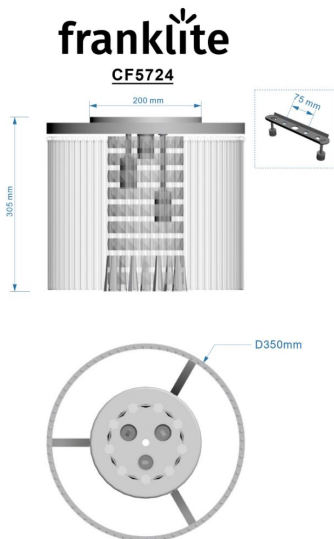

Charisma 350mm Flush

CF5724

Product Family

Charisma

Chrome finish flush fitting with a central column of crystals surrounded by glass rods

Finish

Chrome

Arrangement

3 Light

Fixture Type

Ceiling Flush

Line Drawing Image

Product Specifications

Insulation	: Class 1 - single insulation, earthed
Fire Restriction	: No restriction
IP Rating	: 20
Number of Lamps	: 3
Lamp cap	: E14
Lamp Code	: L305
Lamp Max	: 10 W
Lumens	: 1410
LED K	: 2700
Height	: 300mm
Stock Weight	: 5.00 kg
Diameter	: 350 mm
Dimmable	: Yes