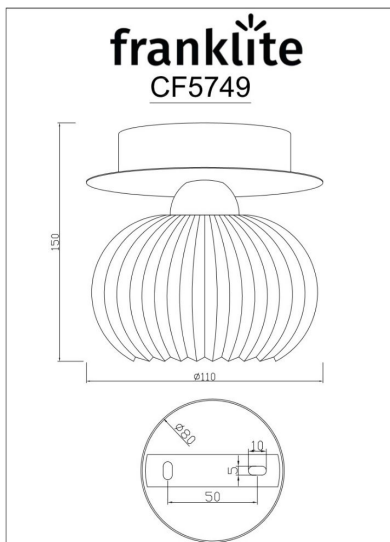

Finish

Chrome

Arrangement

1 Light

Fixture Type

Ceiling Flush

Line Drawing Image

Product Specifications

Insulation	: Class 1 - single insulation, earthed
Fire Restriction	: No restriction
IP Rating	: 20
Number of Lamps	: 1
Lamp cap	: G9
Lamp Code	: L308
Lamp Max	: 20 W
Lumens	: 250
LED K	: 3000
Height	: 110mm
Stock Weight	: 1.00 kg
Diameter	: 110 mm
Dimmable	: Yes