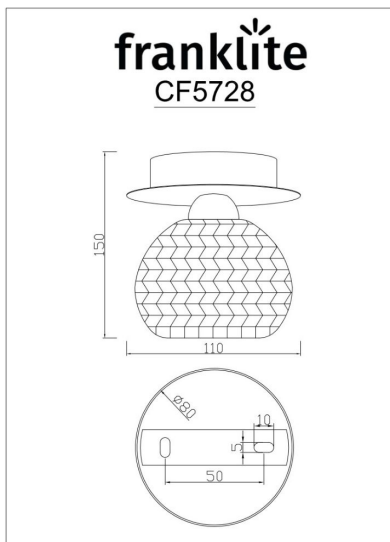

Finish

Satin Nickel

Arrangement

1 Light

Fixture Type

Ceiling Flush

Line Drawing Image

Product Specifications

Insulation	: Class 1 - single insulation, earthed
Fire Restriction	: No restriction
IP Rating	: 20
Number of Lamps	: 1
Lamp cap	: G9
Lamp Code	: L308
Lamp Max	: 20 W
Lumens	: 250
LED K	: 3000
Height	: 120mm
Stock Weight	: 1.00 kg
Diameter	: 110 mm
Dimmable	: Yes