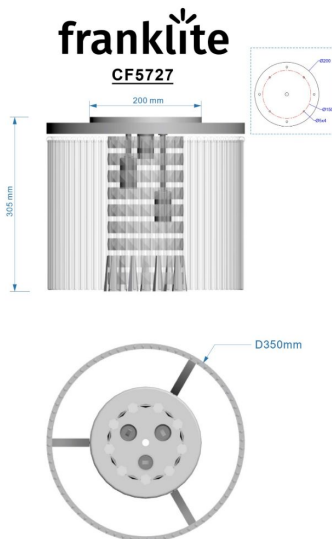

## 350mm Flush IP44 Crystal

CF5727

Fitting in chrome finish with glass rods surrounding a central column of crystal glass drops. Rated IP44

### Arrangement

3 Light

### Line Drawing Image

### Product Specifications

Insulation	: Class 1 - single insulation, earthed
Fire Restriction	: No restriction
IP Rating	: 44
Number of Lamps	: 3
Lamp cap	: G9
Lamp Code	: L308
Lamp Max	: 33 W
Lumens	: 750
LED K	: 3000
Height	: 300mm
Stock Weight	: 4.50 kg
Diameter	: 350 mm
Dimmable	: Yes