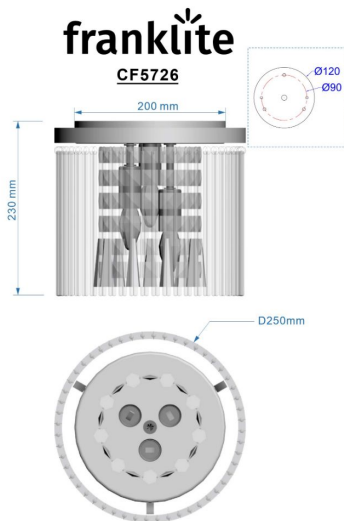

250mm Flush IP44 Crystal

CF5726

Fitting in chrome finish with glass rods surrounding a central column of crystal glass drops. Rated IP44

Finish

Chrome

Arrangement

3 Light

Fixture Type

Ceiling Flush

Line Drawing Image

Product Specifications

Insulation	: Class 1 - single insulation, earthed
Fire Restriction	: No restriction
IP Rating	: 44
Number of Lamps	: 3
Lamp cap	: G9
Lamp Code	: L308
Lamp Max	: 33 W
Lumens	: 750
LED K	: 3000
Height	: 260mm
Stock Weight	: 3.00 kg
Diameter	: 250 mm
Dimmable	: Yes