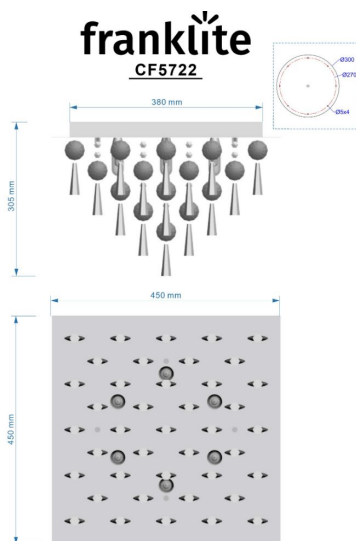

## 450mm Square Flush IP44 Crystal

CF5722

Fitting with a mass of crystal glass drops on a chrome finish ceiling plate. Rated IP44.

### Arrangement

6 Light

### Line Drawing Image

### Product Specifications

Insulation	: Class 1 - single insulation, earthed
Fire Restriction	: No restriction
IP Rating	: 44
Number of Lamps	: 6
Lamp cap	: G9
Lamp Code	: L308
Lamp Max	: 33 W
Lumens	: 1500
LED K	: 3000
Height	: 300mm
Width	: 450mm
Length	: 450mm
Stock Weight	: 6.50 kg
Dimmable	: Yes