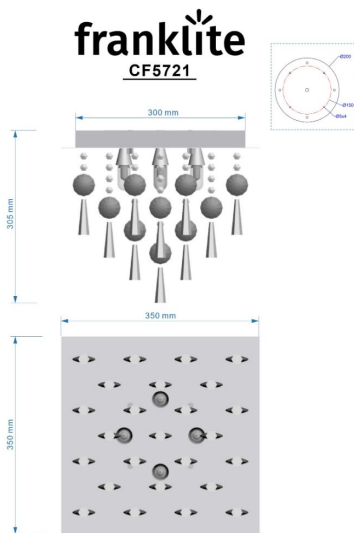

350mm Square Flush IP44 Crystal

CF5721

Fitting with a mass of crystal glass drops on a chrome finish ceiling plate. Rated IP44.

Finish

Chrome

Arrangement

4 Light

Fixture Type

Ceiling Flush

Line Drawing Image

Product Specifications

Insulation	: Class 1 - single insulation, earthed
Fire Restriction	: No restriction
IP Rating	: 44
Number of Lamps	: 4
Lamp cap	: G9
Lamp Code	: L308
Lamp Max	: 33 W
Lumens	: 1000
LED K	: 3000
Height	: 300mm
Width	: 350mm
Length	: 350mm
Stock Weight	: 4.00 kg
Dimmable	: Yes