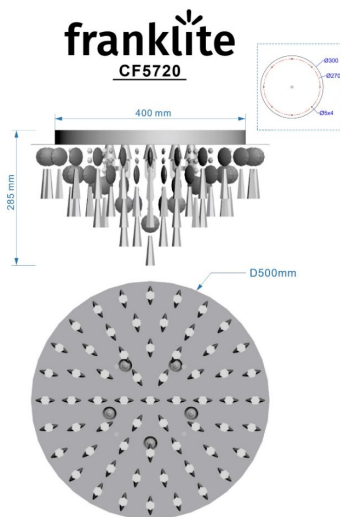

500mm Flush IP44 Crystal

CF5720

Fitting with a mass of crystal glass drops on a chrome finish ceiling plate. Rated IP44.

Finish

Chrome

Arrangement

5 Light

Fixture Type

Ceiling Flush

Line Drawing Image

Product Specifications

Insulation	: Class 1 - single insulation, earthed
Fire Restriction	: No restriction
IP Rating	: 44
Number of Lamps	: 5
Lamp cap	: G9
Lamp Code	: L308
Lamp Max	: 33 W
Lumens	: 1250
LED K	: 3000
Height	: 300mm
Stock Weight	: 7.00 kg
Diameter	: 500 mm
Dimmable	: Yes