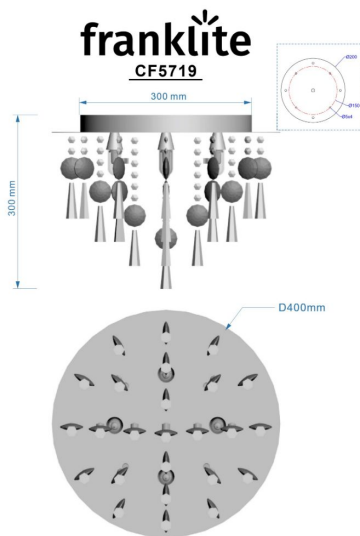

400mm Flush IP44 Crystal

CF5719

Fitting with a mass of crystal glass drops on a chrome finish ceiling plate. Rated IP44.

Finish

Chrome

Arrangement

4 Light

Fixure Type

Ceiling Flush

Line Drawing Image

Product Specifications

Insulation	: Class 1 - single insulation, earthed
Fire Restriction	: No restriction
IP Rating	: 44
Number of Lamps	: 4
Lamp cap	: G9
Lamp Code	: L308
Lamp Max	: 33 W
Lumens	: 1000
LED K	: 3000
Height	: 300mm
Stock Weight	: 4.50 kg
Diameter	: 400 mm
Dimmable	: Yes