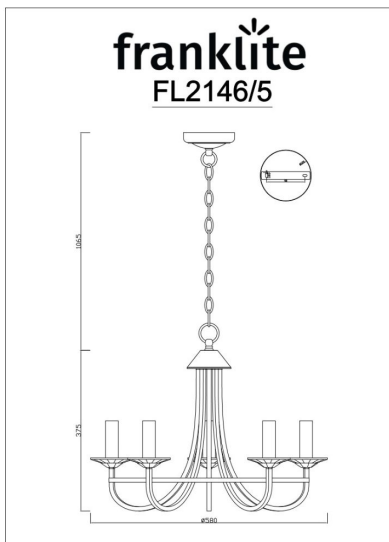

franklite

Carousel 5lt Fitting

FL2146/5

Product Family

Carousel

In chrome finish with crystal candle pans

Finish

Chrome

Arrangement

5 Light

Fixure Type

Pendant

Line Drawing Image

Product Specifications

Shaded Lamp Max	: 40 W
Insulation	: Class 1 - single insulation, earthed
Fire Restriction	: No restriction
IP Rating	: 20
Number of Lamps	: 5
Lamp cap	: E14
Lamp Code	: L305
Lamp Max	: 10 W
Lumens	: 2350
LED K	: 2700
Height	: 430mm
Stock Weight	: 6.00 kg
Diameter	: 580 mm
Min Drop	: 560 mm
Max Drop	: 740 mm
Dimmable	: Yes