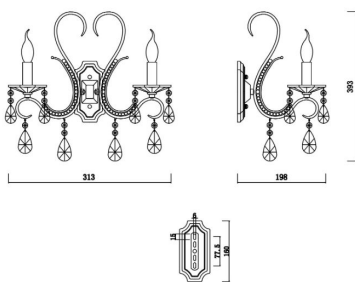

Brocade 2lt Bracket

FL2156/2

Product Family

Brocade

In chrome finish with crystal glass drops and tiny crystals set into the arms.

Finish

Chrome

Arrangement

2 Light

Fixure Type

Wall Bracket

Line Drawing Image

franklite

FL2156/2

Product Specifications

Shaded Lamp Max	: 40 W
Insulation	: Class 1 - single insulation, earthed
Fire Restriction	: No restriction
IP Rating	: 20
Number of Lamps	: 2
Lamp cap	: E14
Lamp Code	: L305
Lamp Max	: 10 W
Lumens	: 940
LED K	: 2700
Height	: 405mm
Width	: 370mm
Stock Weight	: 2.00 kg
Dimmable	: Yes