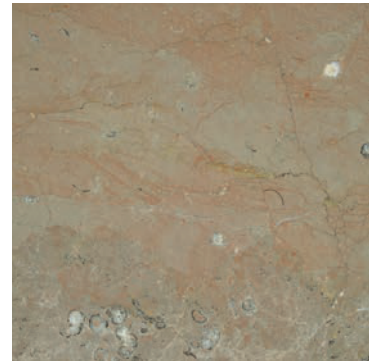

## QUARRIES

Fox Marble's six quarries located in Kosovo hold a combined volume of over 300 million cubic metres of premium quality marble and decorative stone, currently being managed and developed by our skilled Carrara-trained workforce.

## Breccia Paradisea

Source Quarry: Syrigane

Breccia is a popular material with a rich history in architecture and the arts. This playful and charming example includes many colours and highlights the true versatility of marble.

## Flora

Source Quarry: Rahovec

The combination of the classic grey tones and the extravagance of the red that infuses this marble make it a great choice for those who are looking for something a little bit different.

## Sivec - various grades

Source Quarry: Prilep (Macedonia)

Sivec boast a homogenous form and a microgranular structure which generate a high demand for Sivec marble on the international market. The colour varies from pure white to white with dappled streaks of soft grey, depending on the grade of an individual block or slab.