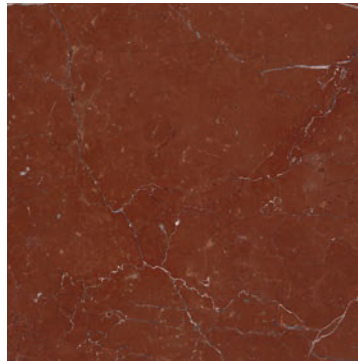

## QUARRIES

Fox Marble's six quarries located in Kosovo hold a combined volume of over 300 million cubic metres of premium quality marble and decorative stone, currently being managed and developed by our skilled Carrara-trained workforce.

## Breccia Paradisea

Source Quarry: Syrigane

Breccia is a popular material with a rich history in architecture and the arts. This playful and charming example includes many colours and highlights the true versatility of marble.

## Flora

Source Quarry: Rahovec

The combination of the classic grey tones and the extravagance of the red that infuses this marble make it a great choice for those who are looking for something a little bit different.

## Sivec - various grades

Source Quarry: Prilep (Macedonia)

Sivec boast a homogenous form and a microgranular structure which generate a high demand for Sivec marble on the international market. The colour varies from pure white to white with dappled streaks of soft grey, depending on the grade of an individual block or slab.