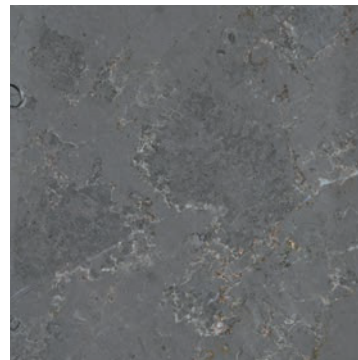

## Flora

Source Quarry: Rahovec

The combination of the classic grey tones and the extravagance of the red that infuses this marble make it a great choice for those who are looking for something a little bit different.

## Bianco Illirico

Source Quarry: Malesheva

This is a classic and bright marble. It gives a clean, stylish finish, combining all the historical opulence of marble with a modern freshness.