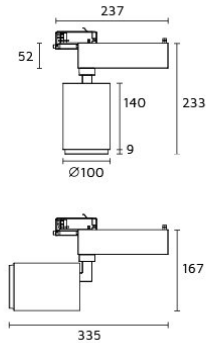

Zero 100

6442-C30D12

Zero

Specifications

Designed and manufactured to comply with European standard EN 60598.

Product code	Finish	Color temperature	CRI	Beam angle	Dim. options	Code
6442	10 - Black 11 - White	K30-3000K	>90	D12-12°	1-10V DC Dali Phase LaserDIM	0 1 2 5