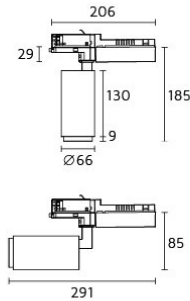

Zero 66

6451-C40D23

Zero

Specifications

Designed and manufactured to comply with European standard EN 60598.

Product code	Finish	Color temperature	CRI	Beam angle	Dim. options	Code
6451	10 - Black	K40-4000K	>90	D23-23°	1-10V DC	0
	11 - White				Dali	1
					Phase	2
					LaserDIM	5