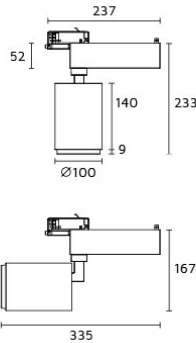

Zero 100

6442-K40D27

Zero

Specifications

Designed and manufactured to comply with European standard EN 60598.

| Product code | Finish | Color temperature | CRI | Beam angle | Dim. options | Code |
|--------------|--------------------------|-------------------|-----|----------------|---------------------------------------|------------------|
| 6442 | 10 - Black 11 - White | K40-4000K | >80 | D27-27° | 1-10V DC Dali Phase LaserDIM | 0 1 2 5 |