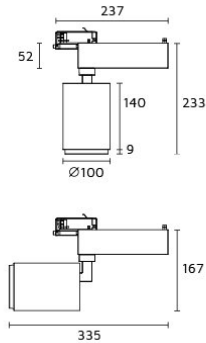

Zero 100

6442-C40D12

Zero

Specifications

Designed and manufactured to comply with European standard EN 60598.

Product code	Finish	Color temperature	CRI	Beam angle	Dim. options	Code
6442	10 - Black 11 - White	K40-4000K	>90	D12-12°	1-10V DC Dali Phase LaserDIM	0 1 2 5