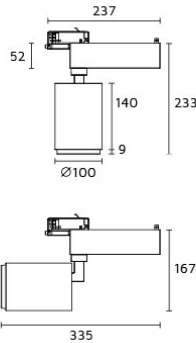

Zero 100

6442-K30D55

Zero

Specifications

Designed and manufactured to comply with European standard EN 60598.

Product code	Finish	Color temperature	CRI	Beam angle	Dim. options	Code
6442	10 - Black 11 - White	K30-3000K	>80	D55-55°	1-10V DC Dali Phase LaserDIM	0 1 2 5