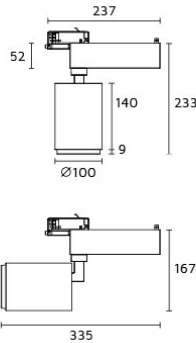

Zero 100

6442-C30D27

Zero

Specifications

Designed and manufactured to comply with European standard EN 60598.

Product code	Finish	Color temperature	CRI	Beam angle	Dim. options	Code
6442	10 - Black 11 - White	K30-3000K	>90	D27-27°	1-10V DC Dali Phase LaserDIM	0 1 2 5