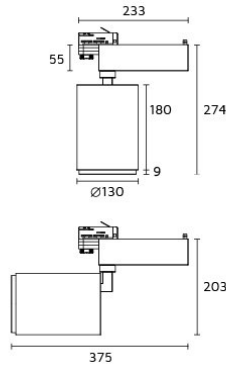

Zero 130

6435-C30D42

Zero

Specifications

Designed and manufactured to comply with European standard EN 60598.

Product code	Finish	Color temperature	CRI	Beam angle	Dim. options	Code
6435	10 - Black 11 - White	K30-3000K	>90	D42-42°	1-10V DC Dali Phase LaserDIM	0 1 2 5