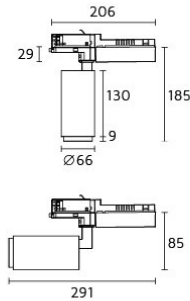

### Specifications

Designed and manufactured to comply with European standard EN 60598.

| Product code | Finish     | Color temperature | CRI | Beam angle     | Dim. options | Code |
|--------------|------------|-------------------|-----|----------------|--------------|------|
| 6451         | 10 - Black | <b>K40-4000K</b>  | >90 | <b>D45-45°</b> | 1-10V DC     | 0    |
|              | 11 - White |                   |     |                | Dali         | 1    |
|              |            |                   |     |                | Phase        | 2    |
|              |            |                   |     |                | LaserDIM     | 5    |