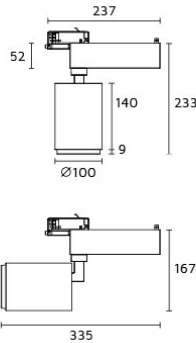

## 6442-K30D27

Zero

### Specifications

Designed and manufactured to comply with European standard EN 60598.

Product code	Finish	Color temperature	CRI	Beam angle	Dim. options	Code
6442	10 - Black	<b>K30-3000K</b>	>80	<b>D27-27°</b>	1-10V DC	0
	11 - White				Dali	1
					Phase	2
					LaserDIM	5