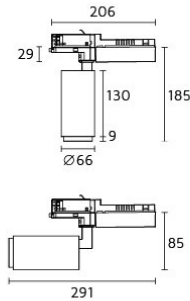

Zero 66

6451-K40D23

Zero

Specifications

Designed and manufactured to comply with European standard EN 60598.

Product code	Finish	Color temperature	CRI	Beam angle	Dim. options	Code
6451	10 - Black	K40-4000K	>80	D23-23°	1-10V DC	0
	11 - White				Dali	1
					Phase	2
					LaserDIM	5