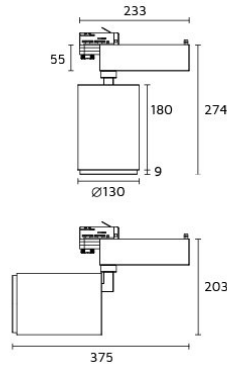

Zero 130

6435-C30D10

Zero

Specifications

Designed and manufactured to comply with European standard EN 60598.

Product code	Finish	Color temperature	CRI	Beam angle	Dim. options	Code
6435	10 - Black 11 - White	K30-3000K	>90	D10-10°	1-10V DC Dali Phase LaserDIM	0 1 2 5