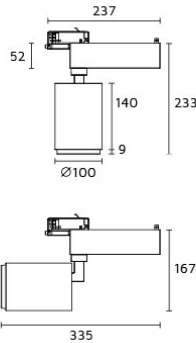

Zero 100

6442-C40D27

Zero

Specifications

Designed and manufactured to comply with European standard EN 60598.

Product code	Finish	Color temperature	CRI	Beam angle	Dim. options	Code
6442	10 - Black	K40-4000K	>90	D27-27°	1-10V DC	0
	11 - White				Dali	1
					Phase	2
					LaserDIM	5