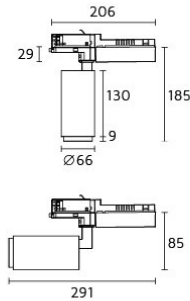

Zero 66

6451-C30D23

Zero

Specifications

Designed and manufactured to comply with European standard EN 60598.

Product code	Finish	Color temperature	CRI	Beam angle	Dim. options	Code
6451	10 - Black	K30-3000K	>90	D23-23°	1-10V DC	0
	11 - White				Dali	1
					Phase	2
					LaserDIM	5