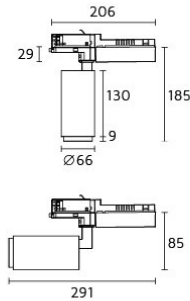

## 6451-K30D15

Zero

### Specifications

Designed and manufactured to comply with European standard EN 60598.

Product code	Finish	Color temperature	CRI	Beam angle	Dim. options	Code
6451	10 - Black	<b>K30-3000K</b>	>80	<b>D15-15°</b>	1-10V DC	0
	11 - White				Dali	1
					Phase	2
					LaserDIM	5