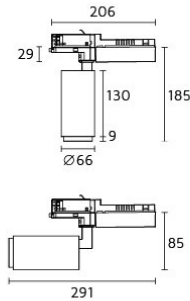

## 6451-C40D15

Zero

### Specifications

Designed and manufactured to comply with European standard EN 60598.

Product code	Finish	Color temperature	CRI	Beam angle	Dim. options	Code
6451	10 - Black	<b>K40-4000K</b>	>90	<b>D15-15°</b>	1-10V DC	0
	11 - White				Dali	1
					Phase	2
					LaserDIM	5