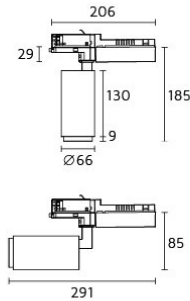

Zero 66

6451-K30D23

Zero

Specifications

Designed and manufactured to comply with European standard EN 60598.

Product code	Finish	Color temperature	CRI	Beam angle	Dim. options	Code
6451	10 - Black	K30-3000K	>80	D23-23°	1-10V DC	0
	11 - White				Dali	1
					Phase	2
					LaserDIM	5