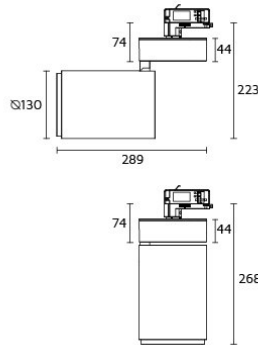

Zero Due 130

6438-C40D42

Zero Due

Specifications

Designed and manufactured to comply with European standard EN 60598.

Product code	Finish	Color temperature	CRI	Beam angle	Dim. options	Code
6438	10 - Black	K40-4000K	>90	D42-42°	1-10V DC	0
	11 - White				Dali	1
					Phase	2
					LaserDIM	5