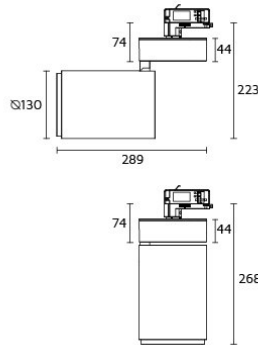

Zero Due 130

6438-C40D10

Zero Due

Specifications

Designed and manufactured to comply with European standard EN 60598.

Product code	Finish	Color temperature	CRI	Beam angle	Dim. options	Code
6438	10 - Black	K40-4000K	>90	D10-10°	1-10V DC	0
	11 - White				Dali	1
					Phase	2
					LaserDIM	5