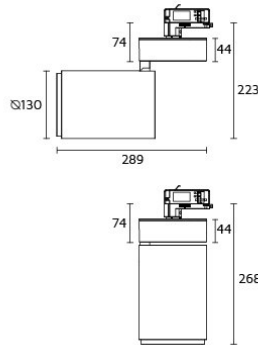

Zero Due 130

6438-C30D42

Zero Due

Specifications

Designed and manufactured to comply with European standard EN 60598.

Product code	Finish	Color temperature	CRI	Beam angle	Dim. options	Code
6438	10 - Black	K30-3000K	>90	D42-42°	1-10V DC	0
	11 - White				Dali	1
					Phase	2
					LaserDIM	5