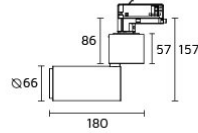

Zero Due 66

6455-C40D23

Zero Due

Specifications

Designed and manufactured to comply with European standard EN 60598.

Product code	Finish	Color temperature	CRI	Beam angle	Dim. options	Code
6455	10 - Black 11 - White	K40-4000K	>90	D23-23°	1-10V DC Dali Phase LaserDIM	0 1 2 5