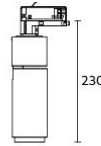

Zero Due 66

6455-C40D23

Zero Due

Specifications

Designed and manufactured to comply with European standard EN 60598.

Product code	Finish	Color temperature	CRI	Beam angle	Dim. options	Code
6455	10 - Black 11 - White	K40-4000K	>90	D23-23°	1-10V DC Dali Phase LaserDIM	0 1 2 5