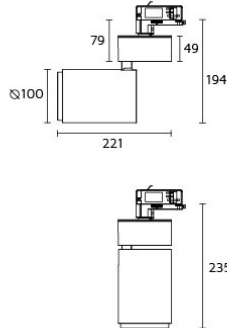

## 6447-K30D27

Zero Due

### Specifications

Designed and manufactured to comply with European standard EN 60598.

Product code	Finish	Color temperature	CRI	Beam angle	Dim. options	Code
6447	10 - Black	<b>K30-3000K</b>	>80	<b>D27-27°</b>	1-10V DC	0
	11 - White				Dali	1
					Phase	2
					LaserDIM	5