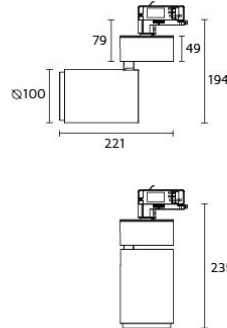

Zero Due 100

6447-C30D27

Zero Due

Specifications

Designed and manufactured to comply with European standard EN 60598.

Product code	Finish	Color temperature	CRI	Beam angle	Dim. options	Code
6447	10 - Black	K30-3000K	>90	D27-27°	1-10V DC	0
	11 - White				Dali	1
					Phase	2
					LaserDIM	5