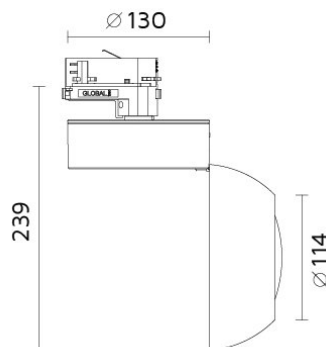

Toro Due

6271

Toro Due

Adjustable Trim recessed mounted downlight for AR111 G53 Halogen or LED retrofit lamps

- Light head: 350° rotation and up to 90° lockable aiming angle.
 - 3 circuit universal track adaptor.
 - Control gear housing and light head made of die cast aluminium.
 - Safety cable included.
 - Lamp source: max. 75W AR111 G53 (lamp not included).
 - 220-240/12V 50/60Hz integral control gear is inclusive.
 - Versions for G8,5 CDM-TC lamps or with LED COB package are available.
- For lamps Information refer to Osram or Philips or GE lamp data Index.

Specifications

Designed and manufactured to comply with European standard EN 60598.

Product code	Finish	Color temperature	CRI	Beam angle	Dim. options	Code
6271	11 - White 75 - Grey					

Ordering code example : 6271 - _ _