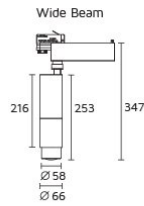

Gobo Projector - Zero 66

6485-C40

Projector Zero

Specifications

Designed and manufactured to comply with European standard EN 60598.

Product code	Finish	Color temperature	CRI	Beam angle	Dim. options	Code
6485	10 - Black	K40-4000K	>90		1-10V DC	0
	11 - White				Dali	1
					Phase	2
					LaserDIM	5