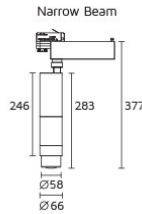

Gobo Projector - Zero 66

6485-C40

Projector Zero

Specifications

Designed and manufactured to comply with European standard EN 60598.

Product code	Finish	Color temperature	CRI	Beam angle	Dim. options	Code
6485	10 - Black	K40-4000K	>90		1-10V DC	0
	11 - White				Dali	1
					Phase	2
					LaserDIM	5