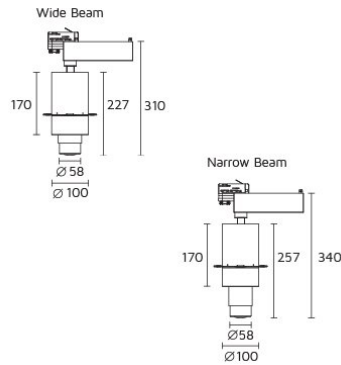

### Specifications

Designed and manufactured to comply with European standard EN 60598.

Product code	Finish	Color temperature	CRI	Beam angle	Dim. options	Code
6483	10 - Black	<b>K40-4000K</b>	>90		1-10V DC	0
	11 - White				Dali	1
					Phase	2
					LaserDIM	5