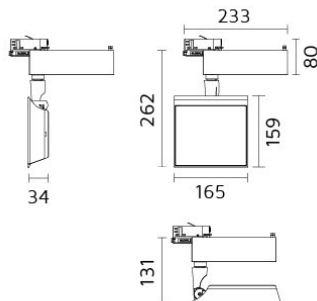

Piazza Track 20 LED

6328-K40D10

Piazza LED

Track Mounted Adjustable Spotlight with LED

- Light head: pivoting out, tiltable up to 90°.
- Control gear housing and light head with integrated heat sink are made of die cast aluminium.
- Safety glass included.
- Tilting angle can be positioned and screw locked.
- 3 circuit universal track adaptor.
- Passive cooling source 4000K CRI>80 of 4460 nominal lumen.
- System power 46W; System efficacy 77,5 lm/W; 3565 delivered lumen.
- Optic: reflector beam angle: 10°.
- 220-240V 50/60Hz integral driver is inclusive.
- Dimming options available on request.
- Design by Franco Mirenzi.

Product code	Finish	Color temperature	CRI	Beam angle	Dim. options	Code
6328	10 - Black 11 - White 75 - Grey	K40-4000K	>80	D10-10°	Phase LaserDIM	2 5

Ordering code example : 6328 - __ K40 D10 __