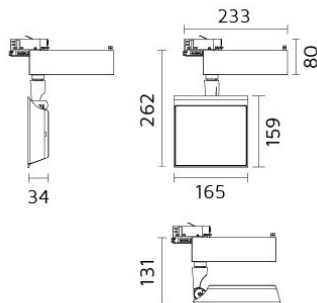

Piazza Track 20 LED

6328-K30D46

Piazza LED

Track Mounted Adjustable Spotlight with LED

- Light head: pivoting out, tiltable up to 90°.
- Control gear housing and light head with integrated heat sink are made of die cast aluminium.
- Safety glass included.
- Tilting angle can be positioned and screw locked.
- 3 circuit universal track adaptor.
- Passive cooling source 3000K CRI>80 of 4160 nominal lumen.
- System power 46W; System efficacy 67,6 lm/W; 3110 delivered lumen.
- Optic: reflector beam angle: 46°.
- 220-240V 50/60Hz integral driver is inclusive.
- Design by Franco Mirenyi.

Product code	Finish	Color temperature	CRI	Beam angle	Dim. options	Code
6328	10 - Black	K30-3000K	>80	D46-46°	Phase	2
	11 - White				LaserDIM	5
	75 - Grey					

Ordering code example : 6328 - __ K30 D46 __