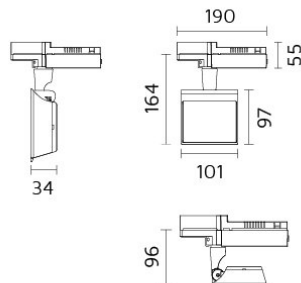

Mini Piazza Track 9 LED

6329-K30D23

Piazza LED

Track Mounted Adjustable Spotlight with LED

- Light head: pivoting out, tiltable up to 90°.
- Control gear housing and light head with integrated heat sink are made of die cast aluminium.
- Safety glass included.
- Tilting angle can be positioned and screw locked.
- 3 circuit universal track adaptor.
- Passive cooling source 3000K CRI>80 of 1875 nominal lumen.
- System power 16W; System efficacy 71,0 lm/W; 1136 delivered lumen.
- Optic: reflector beam angle: 23°.
- 220-240V 50/60Hz integral driver is inclusive.
- Dimming options available on request.
- Design by Franco Mirenzi.

Product code	Finish	Color temperature	CRI	Beam angle	Dim. options	Code
6329	10 - Black 11 - White 75 - Grey	K30-3000K	>80	D23-23°	Phase LaserDIM	2 5

Ordering code example : 6329 - __ K30 D23 __