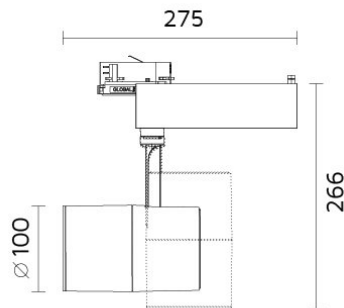

Mini Mondo

6320-K30D40

Mondo

Track Mounted Adjustable Spotlight with LED

- Light head: 350° rotation and up to 85° aiming angle.
- Made from die cast aluminium, light head designed with integrated heat-sink.
- Optical grade metalized polycarbonate reflector.
- 3 circuit universal track adaptor.
- Passive cooling COB LED source 3000K CRI>80 of 2540 nominal lumen.
- System power 27W; System efficacy 74,1 lm/W; 2000 delivered lumen.
- Optic: reflector beam angle: 40°.
- 220-240V 50/60Hz integral control gear is inclusive.
- Accepts up to 3 flat optical accessories.
- Versions for PAR20 CDM-R or G8,5 CDM-TC or GX10 MR16 MH or GU5,3 MR16 Halogen or retrofit or PAR20 E27 LED retrofit lamps are available.

Specifications

Designed and manufactured to comply with European standard EN 60598.

Product code	Finish	Color temperature	CRI	Beam angle	Dim. options	Code
6320	10 - Black	K30-3000K	>80	D40-40°	Phase	2
	11 - White				LaserDIM	5
	29 - Grey					

Ordering code example : 6320 - __ K30 D40 __