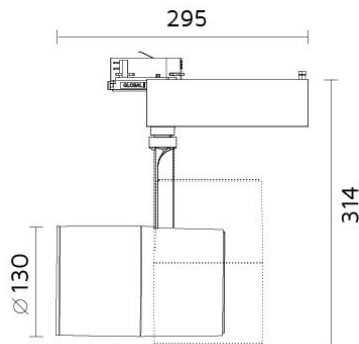

Mondo

6246

Mondo

Track Mounted Adjustable Spotlight for G12 CDM-T MH lamps

- Light head: 350° rotation and up to 85° aiming angle.
 - 3 circuit universal track adaptor.
 - Control gear housing and light head made of die cast aluminium.
 - Superpure aluminium reflector.
 - Safety glass included.
 - Lamp source: 100W G12 CDM-T Metal Halide (lamp not included).
 - Optic: reflector beam angle: 10°.
 - 220-240V 50/60Hz integral control gear is inclusive.
 - Versions for PAR30 CDM-R or GX8,5 CDM-R111 MH or G53 AR111 Halogen or PAR30 E27 LED retrofit lamps or with LED COB package are available.
- For lamps Information refer to Osram or Philips or GE lamp data Index.

Specifications

Designed and manufactured to comply with European standard EN 60598.

Product code	Finish	Color temperature	CRI	Beam angle	Dim. options	Code
6246	10 - Black 11 - White 29 - Grey			10°		

Ordering code example : **6246** - _ _