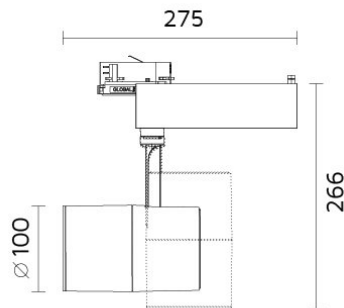

Mini Mondo

6320-K30D24

Mondo

Track Mounted Adjustable Spotlight with LED

- Light head: 350° rotation and up to 85° aiming angle.
- Made from die cast aluminium, light head designed with integrated heat-sink.
- Optical grade metalized polycarbonate reflector.
- 3 circuit universal track adaptor.
- Passive cooling COB LED source 3000K CRI>80 of 2540 nominal lumen.
- System power 27W; System efficacy 71,0 lm/W; 1918 delivered lumen.
- Optic: reflector beam angle: 24°.
- 220-240V 50/60Hz integral control gear is inclusive.
- Accepts up to 3 flat optical accessories.
- Versions for PAR20 CDM-R or G8,5 CDM-TC or GX10 MR16 MH or GU5,3 MR16 Halogen or retrofit or PAR20 E27 LED retrofit lamps are available.

Specifications

Designed and manufactured to comply with European standard EN 60598.

Product code	Finish	Color temperature	CRI	Beam angle	Dim. options	Code
6320	10 - Black	K30-3000K	>80	D24-24°	Phase	2
	11 - White				LaserDIM	5
	29 - Grey					

Ordering code example : 6320 - __ K30 D24 __