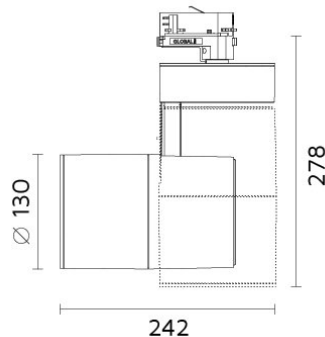

### Track Mounted Adjustable Spotlight for G12 CDM-T MH lamps

- Light head: 350° rotation and up to 85° aiming angle.
- 3 circuit universal track adaptor.
- Control gear housing and light head made of die cast aluminium.
- Superpure aluminium reflector.
- Safety glass included.
- Lamp source: 70W G12 CDM-T Metal Halide (lamp not included).
- Optic: reflector beam angle: 40°.
- 220-240V 50/60Hz integral control gear is inclusive.
- Versions for PAR30 CDM-R or GX8,5 CDM-R111 MH or G53 AR111 Halogen or PAR30 E27 LED retrofit lamps or with LED COB package are available.

### Specifications

Designed and manufactured to comply with European standard EN 60598.

Product code	Finish	Color temperature	CRI	Beam angle	Dim. options	Code
6291	10 - Black 11 - White 75 - Grey			<b>40°</b>		