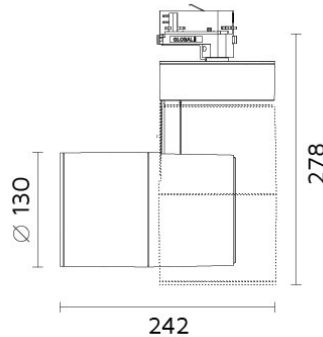

### Track Mounted Adjustable Spotlight for E27 PAR30 CDM-R MH lamps

- Light head: 350° rotation and up to 85° aiming angle.
- 3 circuit universal track adaptor.
- Control gear housing and light head made of die cast aluminium.
- Lamp source: 70W E27 PAR30 CDM-R MH (lamp not included).
- 220-240V 50/60Hz integral control gear is inclusive.
- Versions for G12 CDM-T or GX8,5 CDM-R111 MH or G53 AR111 Halogen or PAR30 E27 LED retrofit lamps or with LED COB package are available.

### Specifications

Designed and manufactured to comply with European standard EN 60598.

Product code	Finish	Color temperature	CRI	Beam angle	Dim. options	Code
6339	10 - Black 11 - White 75 - Grey					

Ordering code example : 6339 - \_ \_