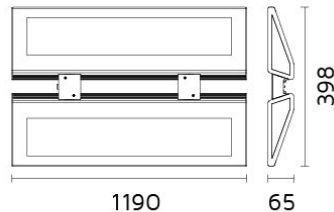

Galleria Track Fixed Twin Up & Down Light

7114

Galleria Fixed

Fixed Twin Up&Downlight track mounted luminaire for T5 fluorescent lamps

- Twin Light heads: up & downlight asymmetric beam.
- 3 circuit universal track adaptor.
- Housing made of extruded aluminium and concealed end cap plates made from die cast aluminium.
- Transparent diffuser.
- Integral louvre of die formed aluminum blades.
- Lamp source: 2x28/54W G5 T5 fluorescent (lamp not included).
- 220-240V 50/60Hz integral control gear is inclusive.
- Versions with LED package are available.
- Adjustable and up&downlight versions are available.

For lamps Information refer to Osram or Philips or GE lamp data Index.

Accessories

(To be ordered separately)

Item	Code
Anti-Glare Grid	2647

Specifications

Designed and manufactured to comply with European standard EN 60598.

Product code	Finish	Color temperature	CRI	Beam angle	Dim. options	Code
7114	11 - White 75 - Grey					

Ordering code example : 7114 - _ _