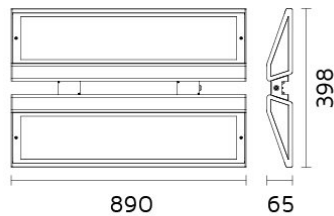

Galleria Track Fixed Twin Uplight **7110**

Galleria Fixed

Fixed Twin Uplight track mounted luminaire for T5 fluorescent lamps

- Twin Light heads: uplight asymmetric beam.
- 3 circuit universal track adaptor.
- Housing made of extruded aluminium and concealed end cap plates made from die cast aluminium.
- Roll-formed superpure aluminium reflector.
- Transparent diffuser.
- Lamp source: 2x21/39W G5 T5 fluorescent (lamp not included).
- 220-240V 50/60Hz integral control gear is inclusive.
- Versions with LED package are available.
- Adjustable and up&downlight versions are available.

Product code	Finish	Color temperature	CRI	Beam angle	Dim. options	Code
7110	11 - White 75 - Grey					

Ordering code example : 7110 - _ _

Europe - Milano - tel. (+39) 02 9354 0300
formaitalia@formalighting.it