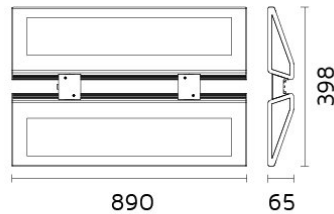

## Galleria Track Fixed Twin Up & Down Light

### Fixed Twin Up&Downlight track mounted luminaire for T5 fluorescent lamps

- Twin Light heads: up & downlight asymmetric beam.
- 3 circuit universal track adaptor.
- Housing made of extruded aluminium and concealed end cap plates made from die cast aluminium.
- Transparent diffuser.
- Integral louvre of die formed aluminum blades.
- Lamp source: 2x21/39W G5 T5 fluorescent (lamp not included).
- 220-240V 50/60Hz integral control gear is inclusive.
- Versions with LED package are available.
- Adjustable and up&downlight versions are available.

### Specifications

Designed and manufactured to comply with European standard EN 60598.

Product code	Finish	Color temperature	CRI	Beam angle	Dim. options	Code
7113	11 - White 75 - Grey					

Ordering code example : 7113 - \_ \_